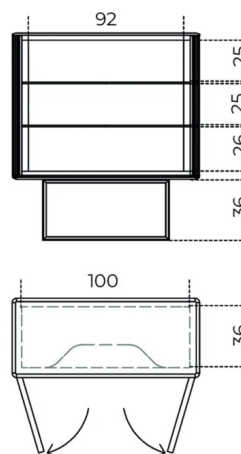

5th Avenue

Marcello Pozzi
2019

Wooden unit covered by "supermirror" stainless steel in the black chrome finish with black stained open pore solid wood strips. Base in black open pore stained ash and internal part covered by "supermirror" stainless steel in the black chrome finish. Top with bevel in 12mm bright black painted smoked "grigio Italia" glass with satin brass detail. Supplied with 8mm extralight glass shelf and 6mm mirrored glass inside back.

Cm (L x P x H)
110 x 47 x 122

Inches (L x P x H)
43½ x 18¾ x 48¾

Finishes

Glass

Extralight

Bright black

Mirror

Wood