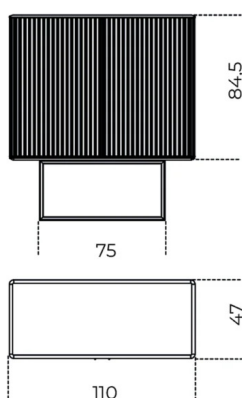

5th Avenue

Marcello Pozzi
2019

Wooden unit covered by "supermirror" stainless steel in the black chrome finish with black stained open pore solid wood strips. Base in black open pore stained ash and internal part covered by "supermirror" stainless steel in the black chrome finish. Top with bevel in 12mm bright black painted smoked "grigio Italia" glass with satin brass detail. Supplied with 8mm extralight glass shelf and 6mm mirrored glass inside back.

Cm (L x P x H)
110 x 47 x 122

Inches (L x P x H)
43½ x 18¾ x 48¾

Finishes

Glass

Extralight

Bright black

Mirror

Wood